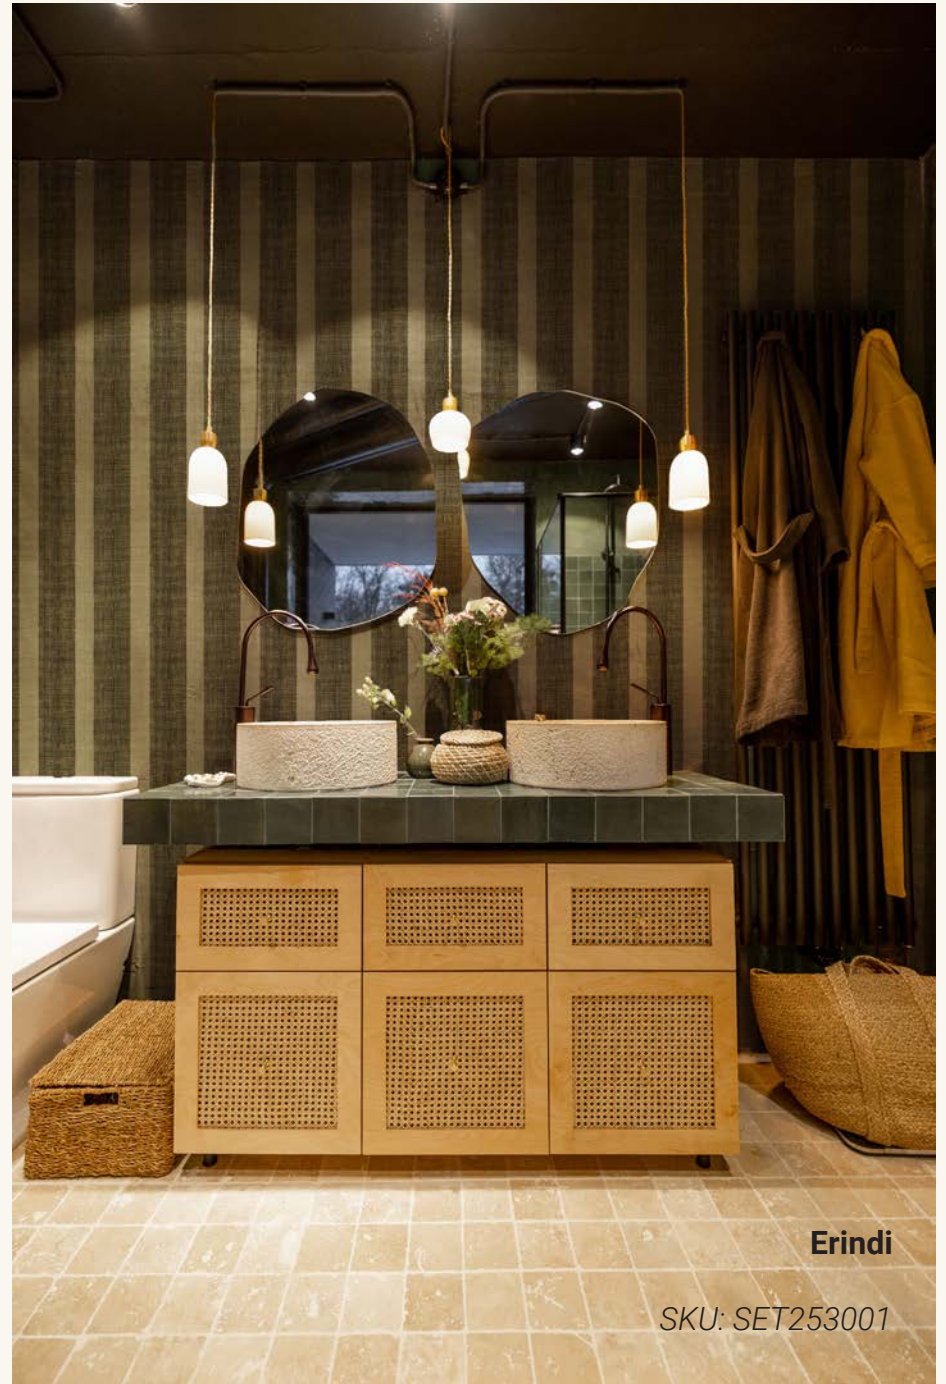

Featured artists and studios - Sett&Beat, CloralBloom Studio, Chroma Atelier, Louise Hunt, Jessica Warwick, Skinny laMinx, Envy and Co.

Duo Oats

SKU: WAR524009

Light Brown

SKU: WAR524021

Erindi

SKU: SET253001